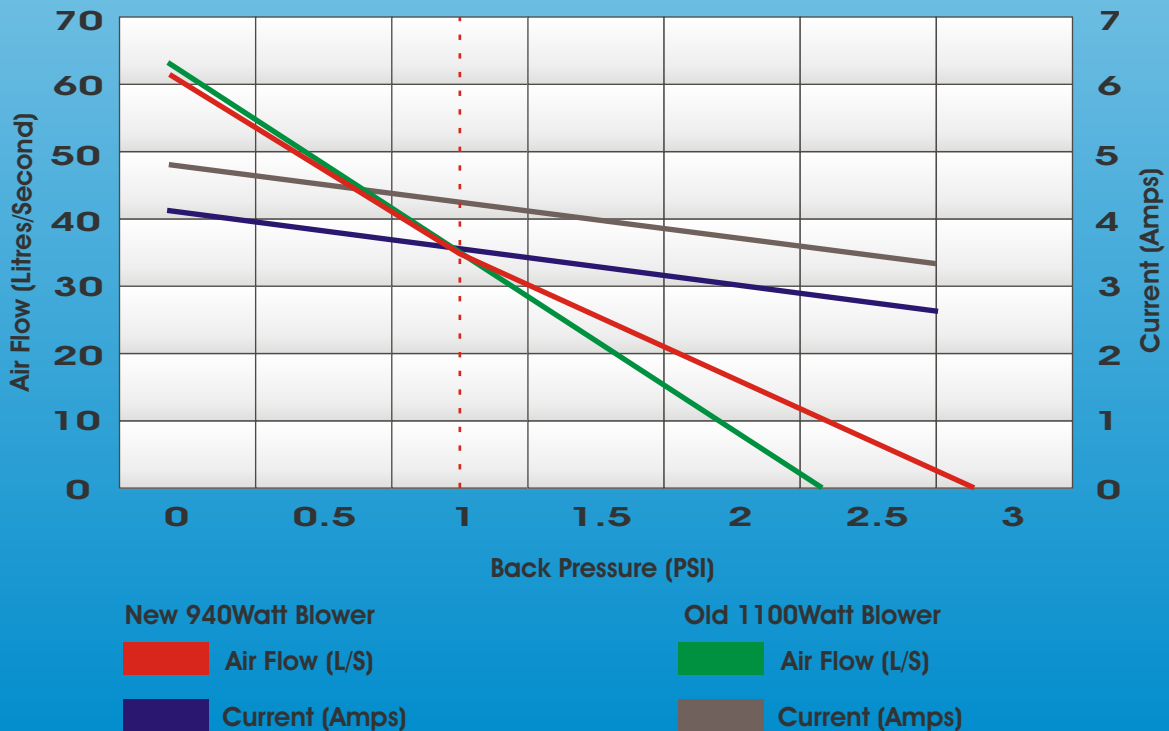

SPA-POWER

SPA EQUIPMENT

N376