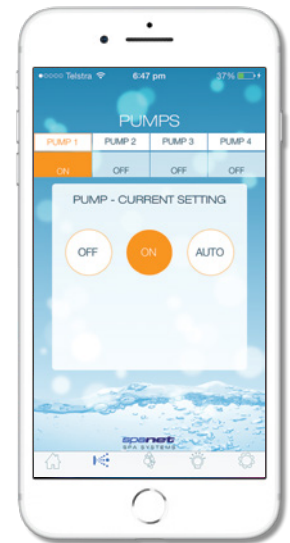

Take Full Control of your Pumps