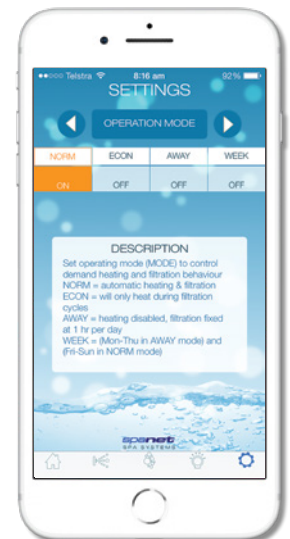

P: +61 2 4587 7766  
E: sales@spanet.com.au  
W: spanet.com.au

Home Status Screen with Temperature Adjustment

Take Full Control of your Pumps

Set the mood with LED Lighting Effects

Adjust Heating Mode when spa not in use