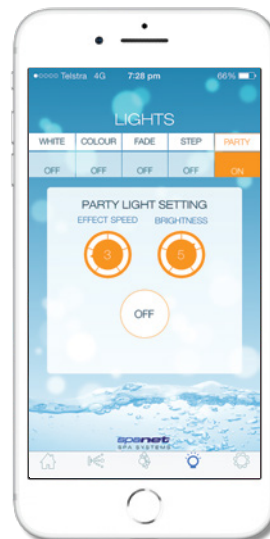

P: +61 2 4587 7766  
E: sales@spanet.com.au  
W: spanet.com.au

Home Status Screen with Temperature Adjustment

Take Full Control of your Pumps

Set the mood with LED Lighting Effects

Adjust Heating Mode when spa not in use