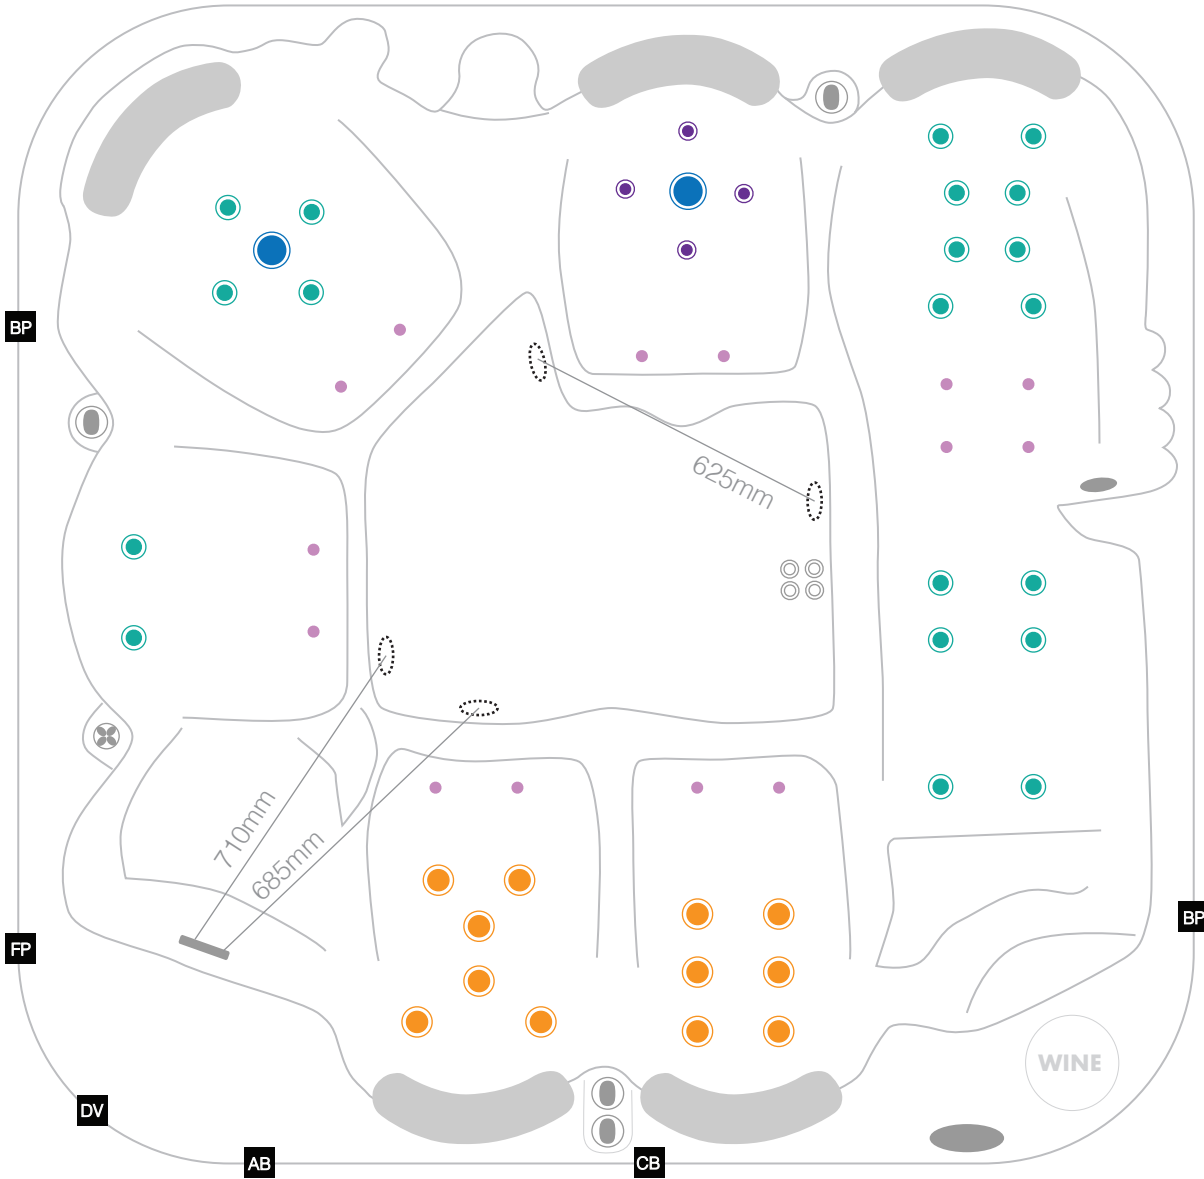

# myExtravagance52CLASSIC

technical specifications : 2021\_03  
2310 x 2310 x 840

A vertical legend on the right side of the page lists various jet types and features, each represented by a colored circle or icon. The legend includes:

- Large blue circle
- Orange circle
- Teal circle
- Purple circle
- Light green circle
- Circle with dots
- Circle with concentric rings
- Red circle
- Pink circle
- Circle with a diagonal line
- Circle with a horizontal line
- Circle with a vertical line
- Circle with a cross
- Circle with a horizontal line and a vertical line
- Circle with a horizontal line and a vertical line (dashed)
- Circle with a horizontal line and a vertical line (dotted)
- Circle with a horizontal line and a vertical line (dotted)
- Circle with a horizontal line and a vertical line (dotted)

At the bottom of the legend is the Sapphire Spas logo, which consists of a blue circular swirl and the text "sapphire spas." in a blue sans-serif font.

Sapphire Spas comply with Australian Standard AS1926.3-2010

# myExtravagance52CLASSIC

technical specifications : 2021\_03  
2310 x 2310 x 840

Sapphire Spas comply with Australian Standard AS1926.3-2010

sapphire spas.