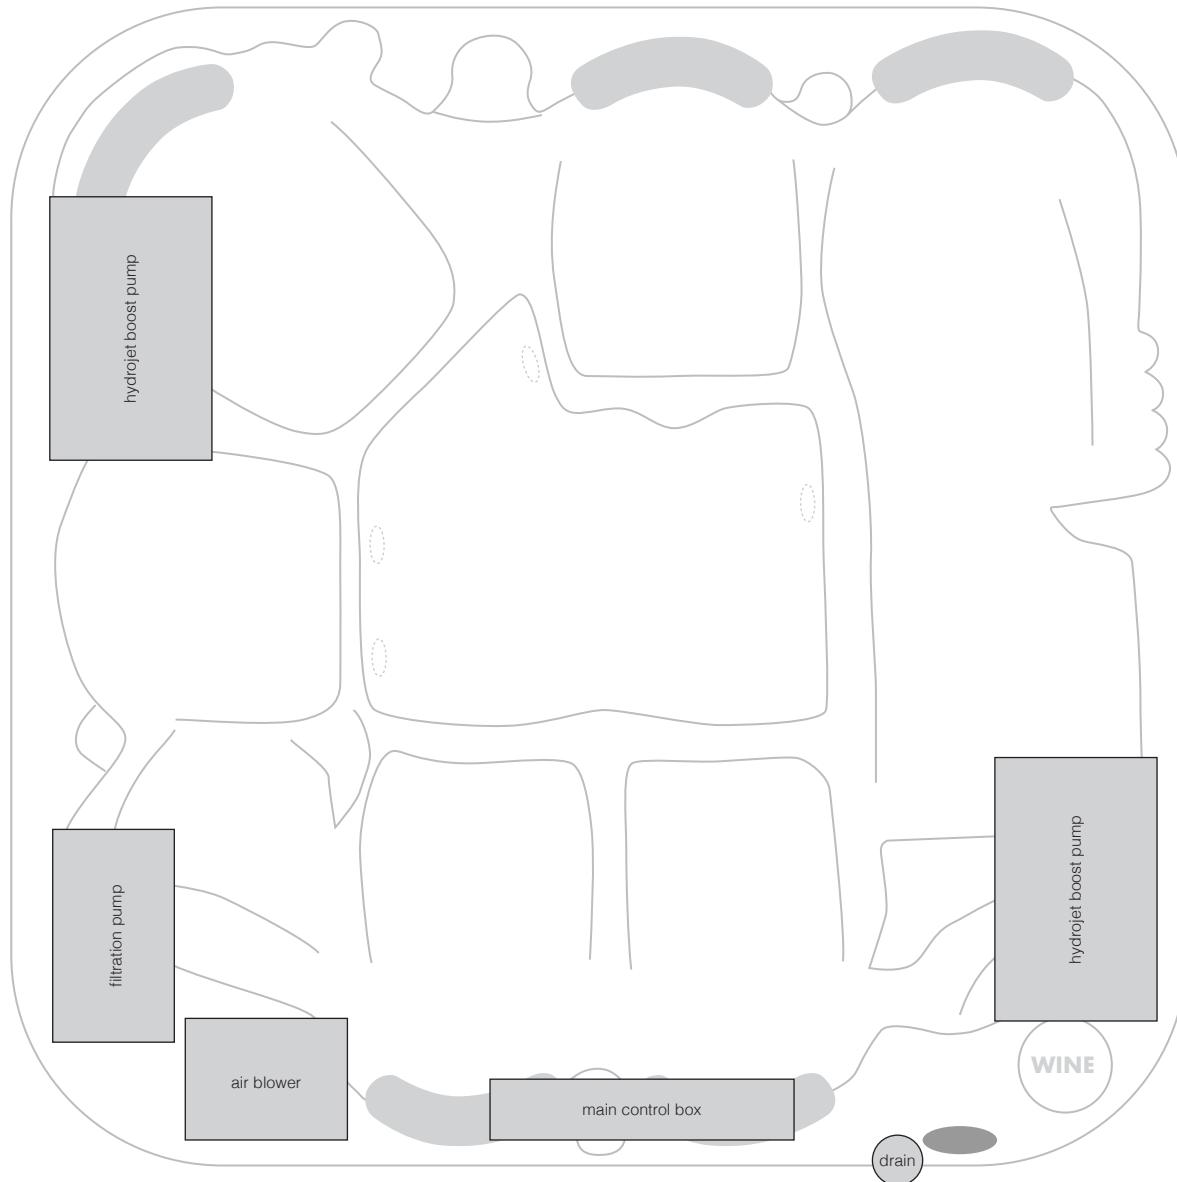

# myExtravagance52CLASSIC

technical specifications : 2021\_03  
2310 x 2310 x 840

A vertical legend on the right side of the page lists various jet types and features, each represented by a colored circle or icon. The legend includes:

- Large blue circle
- Orange circle
- Teal circle
- Purple circle
- Light green circle
- Circle with dots
- Circle with concentric rings
- Red circle
- Pink circle
- Circle with a diagonal line
- Circle with a horizontal line
- Circle with a vertical line
- Circle with a cross
- Circle with a horizontal line and a vertical line
- Circle with a horizontal line and a vertical line (dashed)
- Circle with a horizontal line and a vertical line (dotted)
- Circle with a horizontal line and a vertical line (dotted)
- Circle with a horizontal line and a vertical line (dotted)

# myExtravagance52CLASSIC

technical specifications : 2021\_03  
2310 x 2310 x 840

Sapphire Spas comply with Australian Standard AS1926.3-2010

sapphire spas.