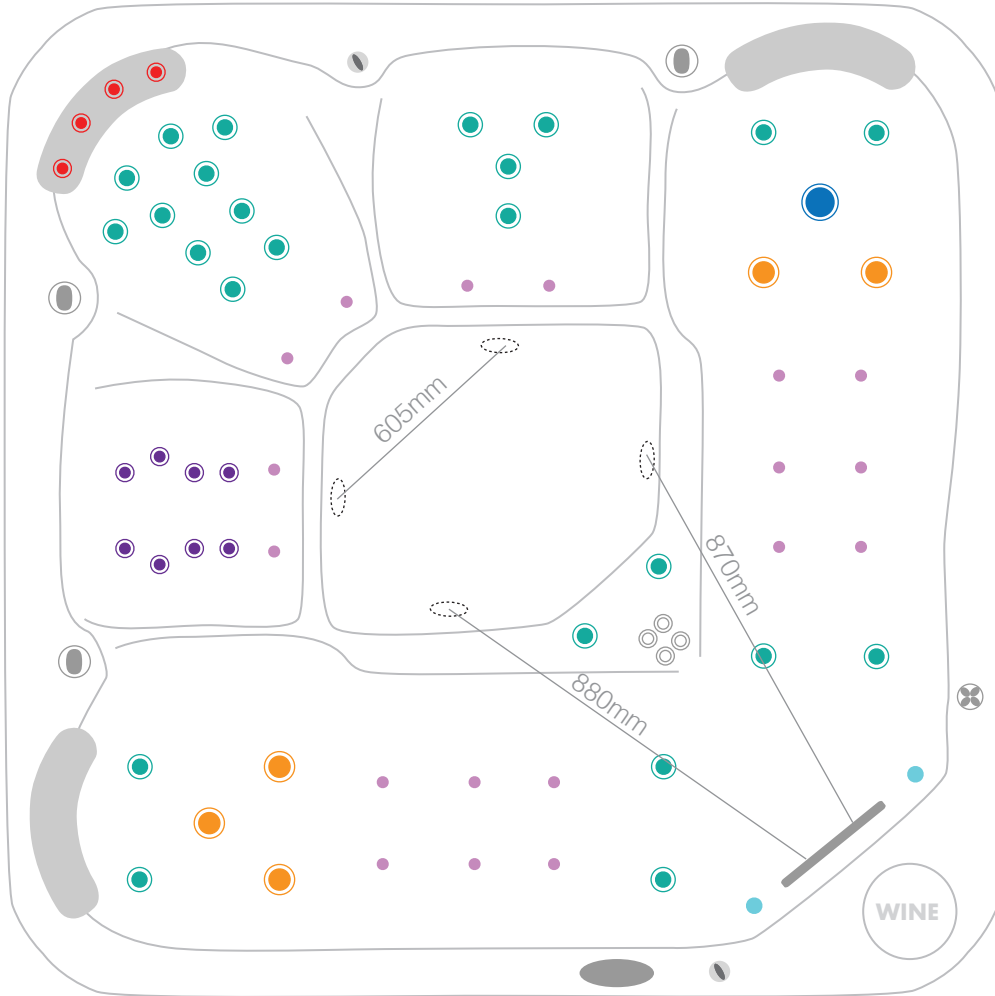

# myFamily62PREMIUM

technical specifications : 2021\_03  
1985 x 1985 x 890

Sapphire Spas comply with Australian Standard AS1926.3-2010

# myFamily62PREMIUM

technical specifications : 2021\_03  
1985 x 1985 x 890