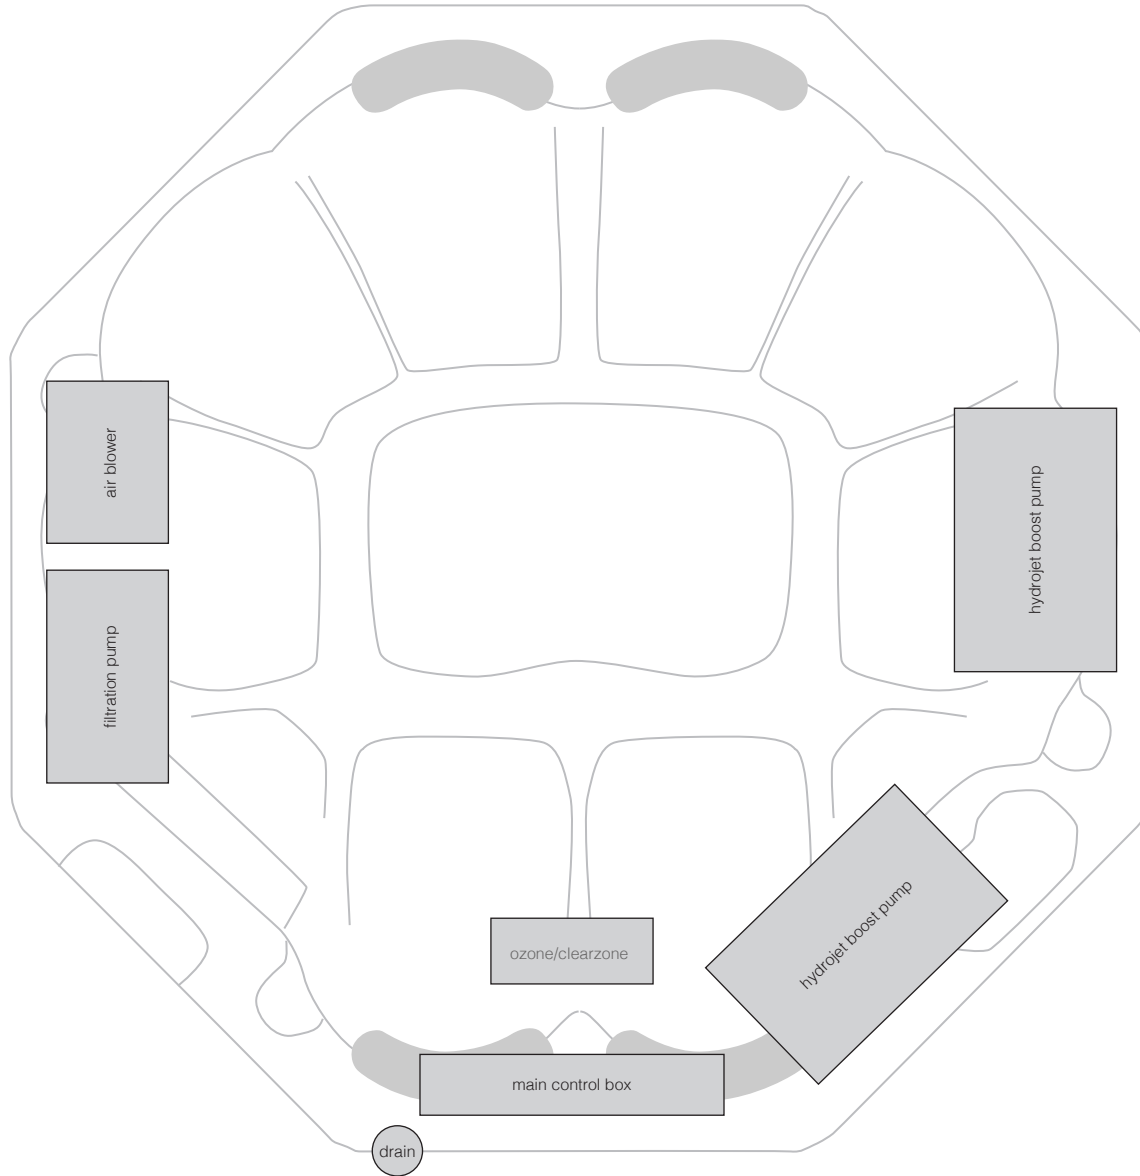

# myFriends61PREMIUM

technical specifications : 2021\_03  
2265 x 2265 x 850

- 500 series jet
- 400 series jet
- 300 series jet
- 200 series jet
- volcano jet
- 7" cohuna jet
- swim jet
- neck jet
- air massage jet
- large divertor control
- small on/off control
- air control
- aromatherapy canister
- touchpad control
- filter box
- safety suction
- water return jet
- water spout

# myFriends61PREMIUM

technical specifications : 2021\_03  
2265 x 2265 x 850

Sapphire Spas comply with Australian Standard AS1926.3-2010