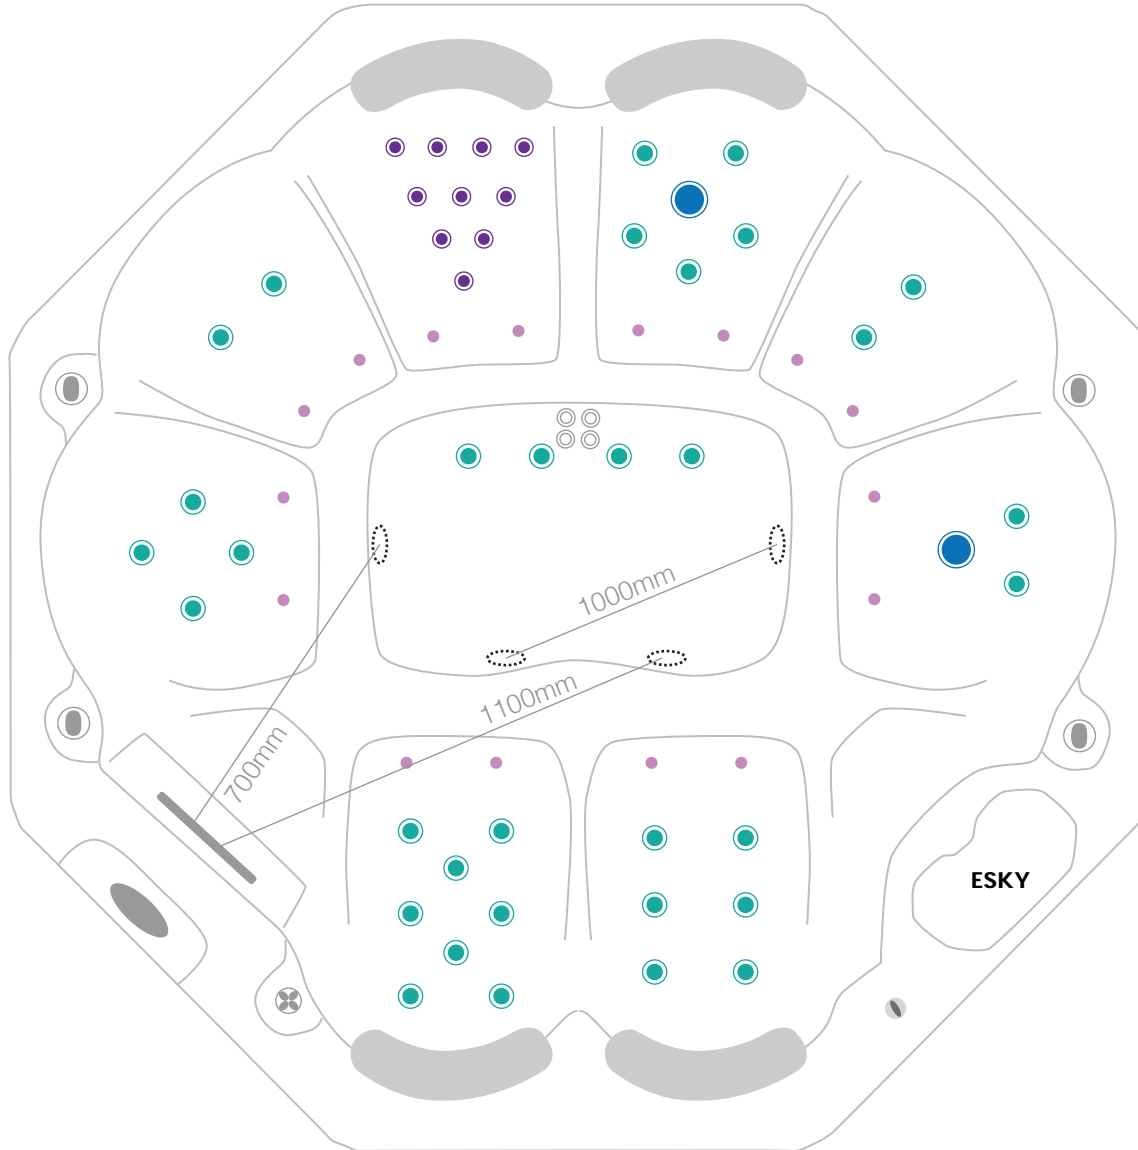

# myFriends61PREMIUM

technical specifications : 2021\_03  
2265 x 2265 x 850

- 500 series jet
- 400 series jet
- 300 series jet
- 200 series jet
- volcano jet
- 7" cohuna jet
- swim jet
- neck jet
- air massage jet
- large divertor control
- small on/off control
- air control
- aromatherapy canister
- touchpad control
- filter box
- safety suction
- water return jet
- water spout

# myFriends61PREMIUM

technical specifications : 2021\_03  
2265 x 2265 x 850

Sapphire Spas comply with Australian Standard AS1926.3-2010