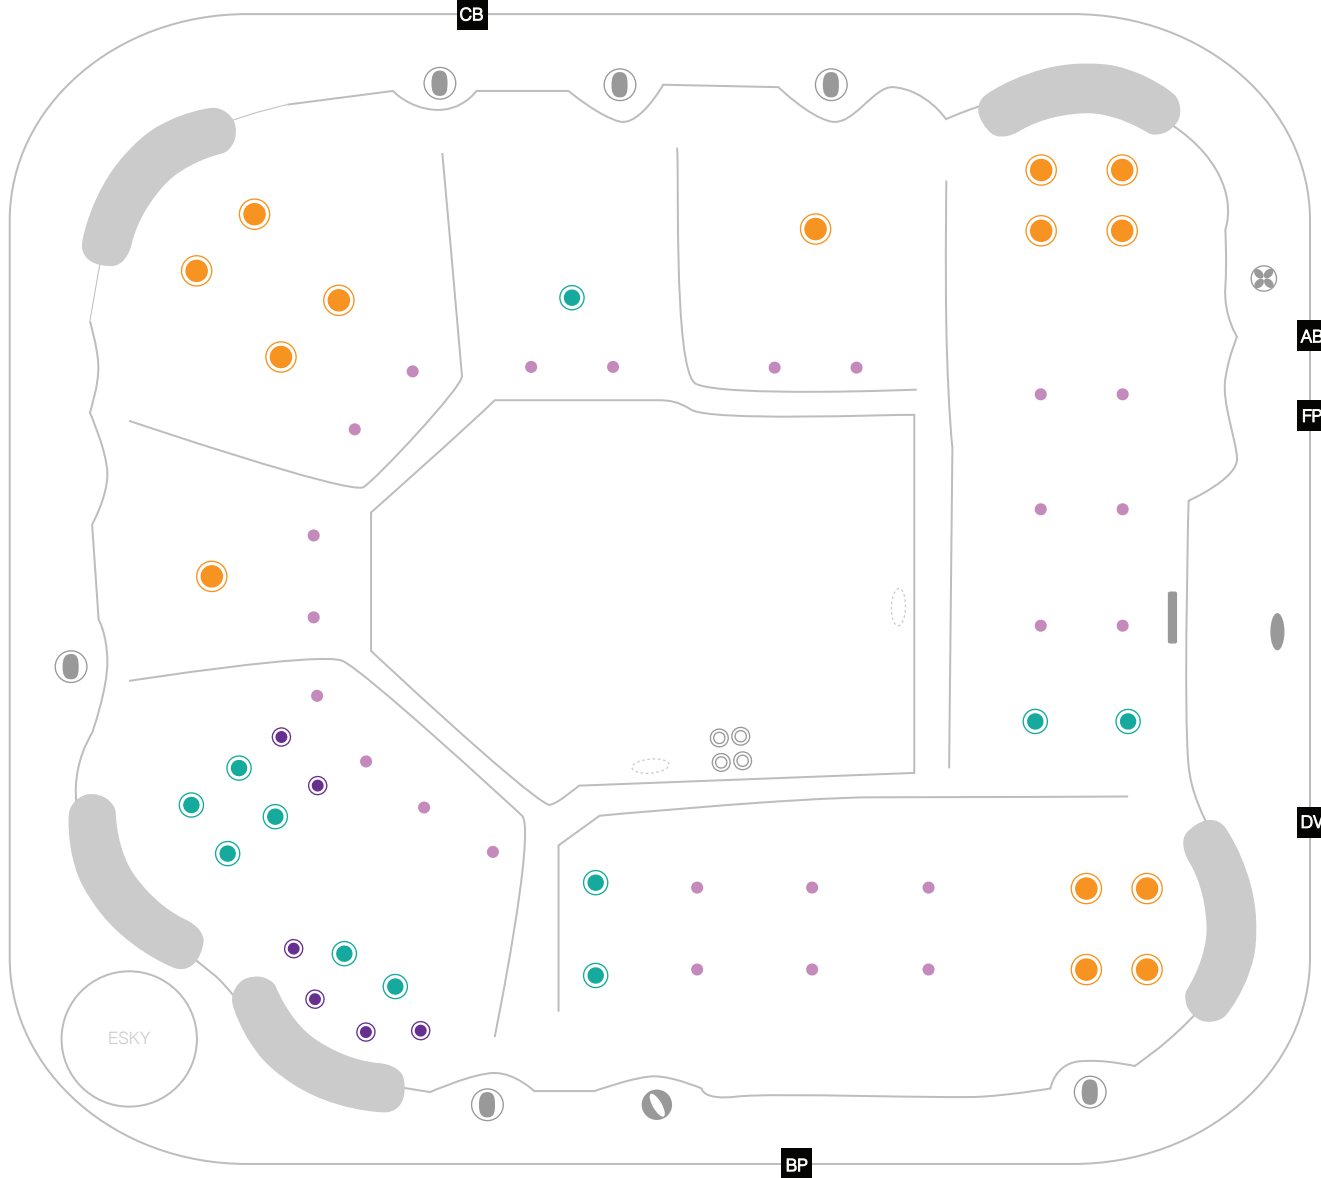

myParadise55CLASSIC

technical specifications : 2021_01
2600 x 2300 x 895

JETS & TOPSIDE CONTROLS

- 500 series jet
- 400 series jet
- 300 series jet
- 200 series jet
- volcano jet
- 7" cohuna jet
- swim jet
- neck jet
- air massage jet
- large diverter control
- small on/off control
- air control
- aromatherapy canister
- touchpad control
- filter box
- safety suction
- water return jet
- water spout