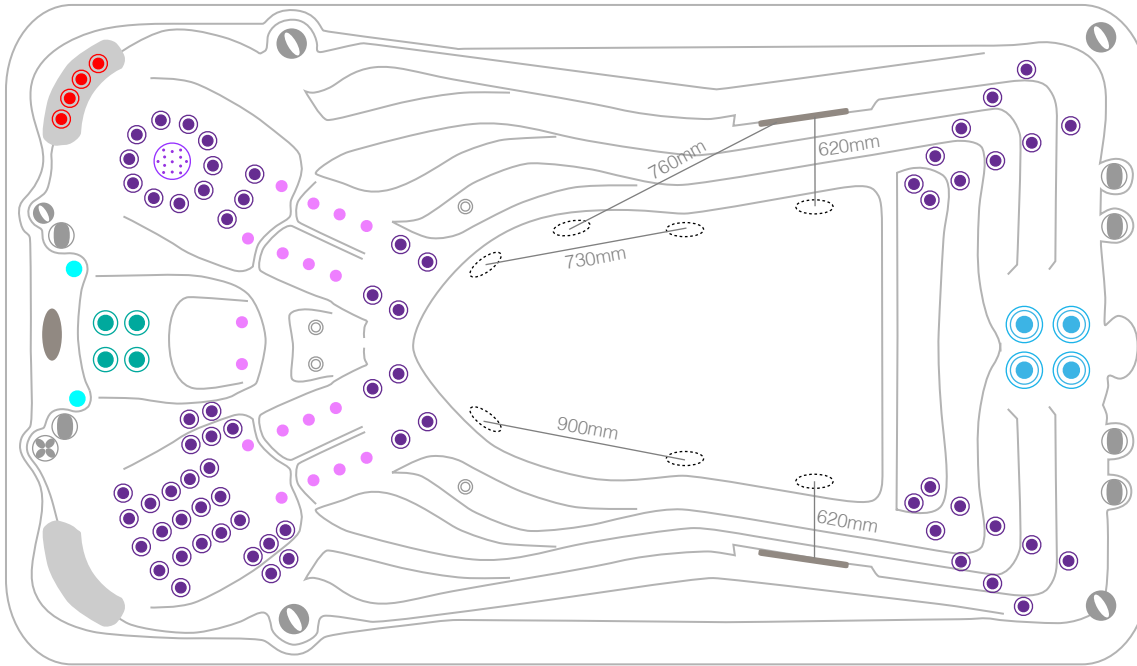

# mySwimgym4.0mEXTREME 101jets

technical specifications : 2021\_03  
3960 x 2290 x 1340

-  500 series jet
-  400 series jet
-  300 series jet
-  200 series jet
-  volcano jet
-  7" cohuna jet
-  swim jet
-  neck jet
-  air massage jet
-  large divertor control
-  small on/off control
-  air control
-  aromatherapy canister
-  touchpad control
-  filter box
-  safety suction
-  water return jet
-  water spout

# mySwimgym4.0mEXTREME 101jets

technical specifications : 2021\_03  
3960 x 2290 x 1340