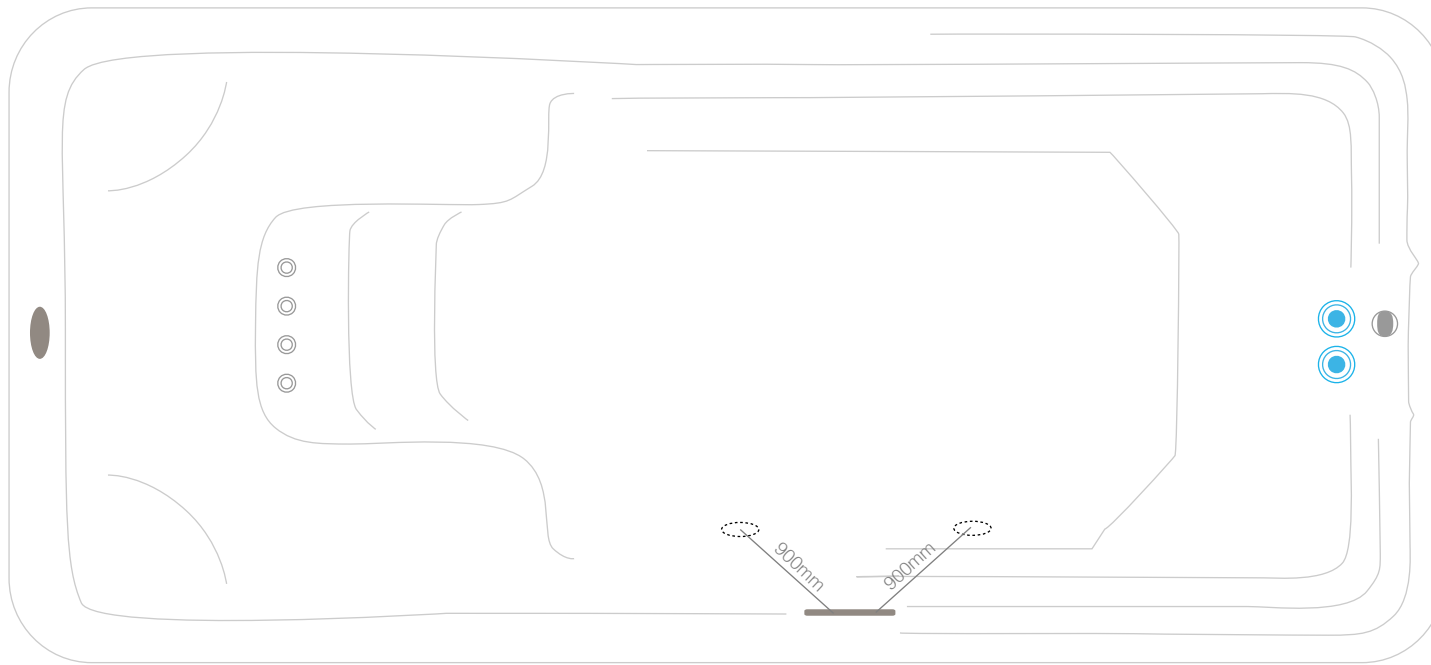

myWatersedge5.0mPLUNGE 2jets

technical specifications : 2021_03
4965 x 2290 x 1320

- 500 series jet
- 400 series jet
- 300 series jet
- 200 series jet
- volcano jet
- 7" cohuna jet
- swim jet
- neck jet
- air massage jet
- large divertor control
- small on/off control
- air control
- aromatherapy canister
- touchpad control
- filter box
- safety suction
- water return jet
- water spout

Sapphire Spas comply with Australian Standard AS1926.3-2010

myWatersedge5.0mPLUNGE 2jets

technical specifications : 2021_03
4965 x 2290 x 1320