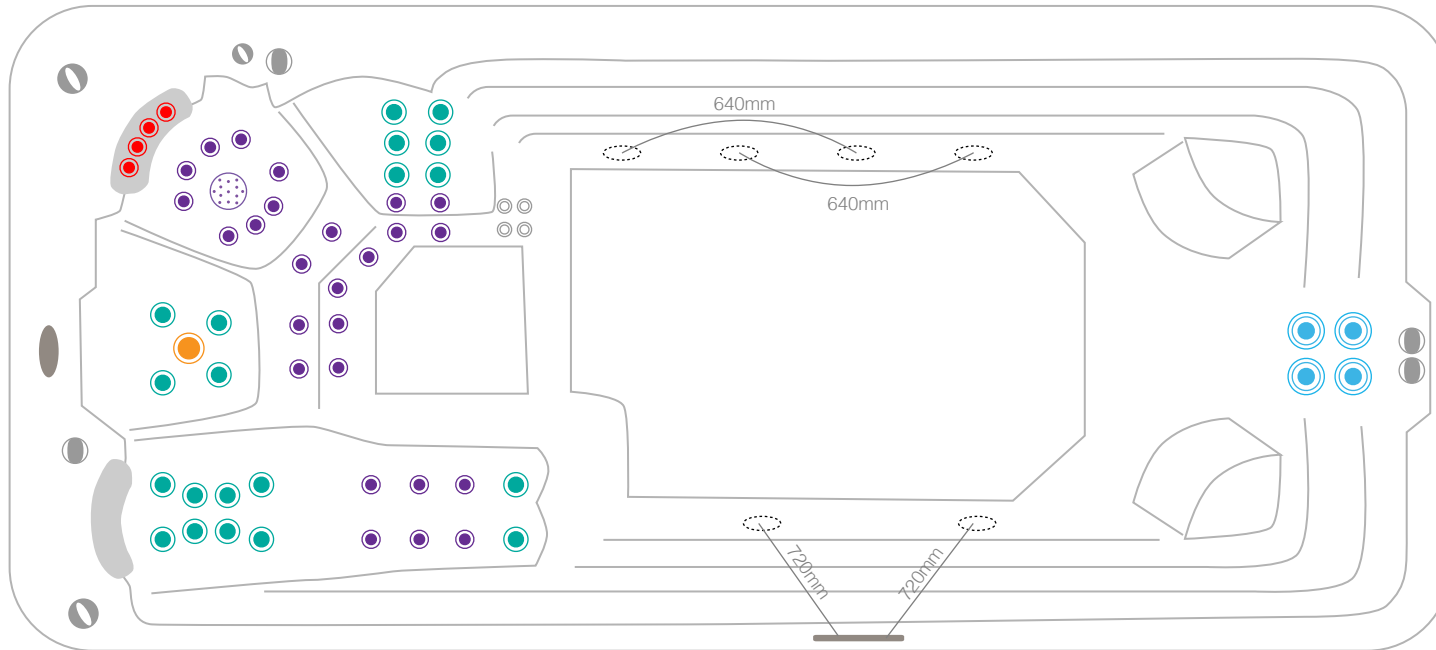

myWorkout5.0mPREMIUM 56jet

technical specifications : 2021_01
4965 x 2290 x 1320

-  500 series jet
-  400 series jet
-  300 series jet
-  200 series jet
-  volcano jet
-  7" cohuna jet
-  swim jet
-  neck jet
-  air massage jet
-  large divertor control
-  small on/off control
-  air control
-  aromatherapy canister
-  touchpad control
- filter box
-  safety suction
-  water return jet
-  water spout

myWorkout5.0mPREMIUM 56jet

technical specifications : 2021_03
4965 x 2290 x 1320